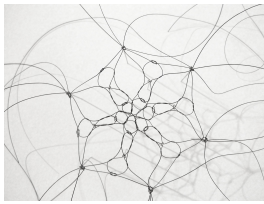

11 x 8 x 5 inches

27.9 x 20.3 x 12.7 cm

Pedestal:

1 x 3 1/2 x 3 1/2 inches

2.5 x 9 x 9 cm

CL7403

Christiane Löhr (B. 1965)

Kleines Haarnetz (Little Hairnet), 2010