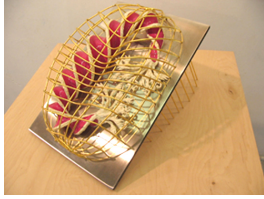

John Newman (B. 1952)

fuschia unfurls in a gilded cage, 2002

Gilded and polished stainless steel,
gilded bronze rod, epoxy enamel on
papier mache, wood, mutex and
acqua resin

11 x 20 1/2 x 12 inches

27.9 x 52.1 x 30.5 cm

Courtesy of Knoedler & Co., New York
JN7399