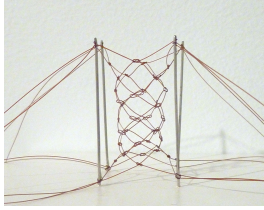

Christiane Löhr (B. 1965)

Kleine Haararbeit (Little Hair Work),
2007

Horsehair, needles

Circa:

11 x 8 x 5 inches

27.9 x 20.3 x 12.7 cm

Pedestal:

1 x 3 1/2 x 3 1/2 inches

2.5 x 9 x 9 cm

CL7403