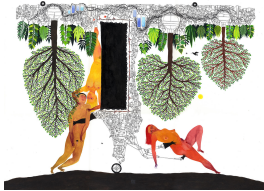

Balint Zsako

Untitled, 2010
Watercolor and ink on paper

Paper size:
18 x 24 inches
45.7 x 61 cm
Framed size:
28 x 34 inches
71.1 x 86.4 cm
BZ5119