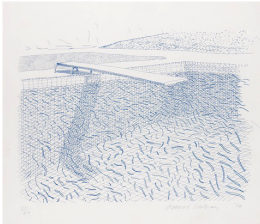

5

Masayuki Nagare (b. 1923)

The Form, 2006

Black granite

96 x 27 1/2 x 28 1/6 inches

244 x 70 x 72 cm

6

David Hockney (B. 1937)

Lithographic water made of lines,
1978

Color lithograph

Paper size:

28 1/2 x 33 1/2 inches

72.4 x 85.1 cm

Framed size:

32 1/2 x 37 1/2 inches

82.6 x 95.3 cm