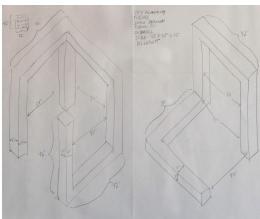

Model for Irregular Tower: Venice,
1997

Painted wood

24 x 25 x 12 inches

61 x 63.5 x 30.5 cm

11

Sol LeWitt (1928-2007)

A Line, Not Straight, Drawn From the
Center of the Page to the Lower Left
Corner, 1974

Pencil on paper

8 1/8 x 11 3/8 inches

20.6 x 28.9 cm

Framed size:

15 1/4 x 18 3/4 inches

38.7 x 47.6 cm

15

Sol Lewitt (1928-2007)

Two Sculptures - Fabrication Drawings, N.D.