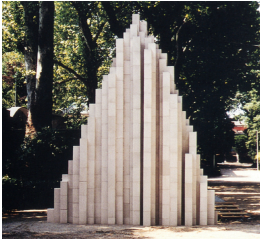

Donald Judd ((1928-1994))

Stainless Steel Green Plexiglass,
1977

Pencil on paper

Image:

23 x 30 3/4 inches

58.4 x 78.1 cm

Framed:

25 1/4 x 33 inches

64.1 x 83.8 cm

9

Sol LeWitt (1928-2007)

Irregular Tower (vertical bricks) #1,
1997

Concrete blocks

19 feet x 8 feet x 16 feet

10

Sol Lewitt (1928-2007)